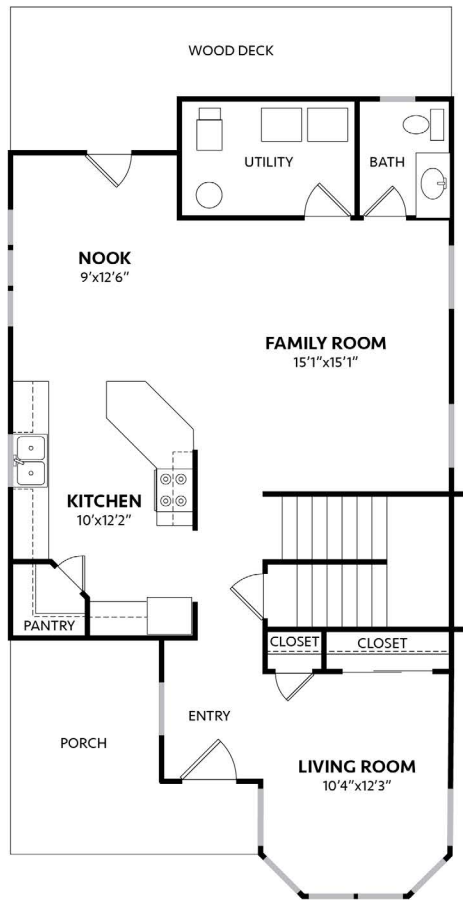

ARTIST'S INTERPRETATION

1,975 SQ FT

4 BEDROOMS

2.5 BATHROOMS

MAIN LEVEL

UPPER LEVEL