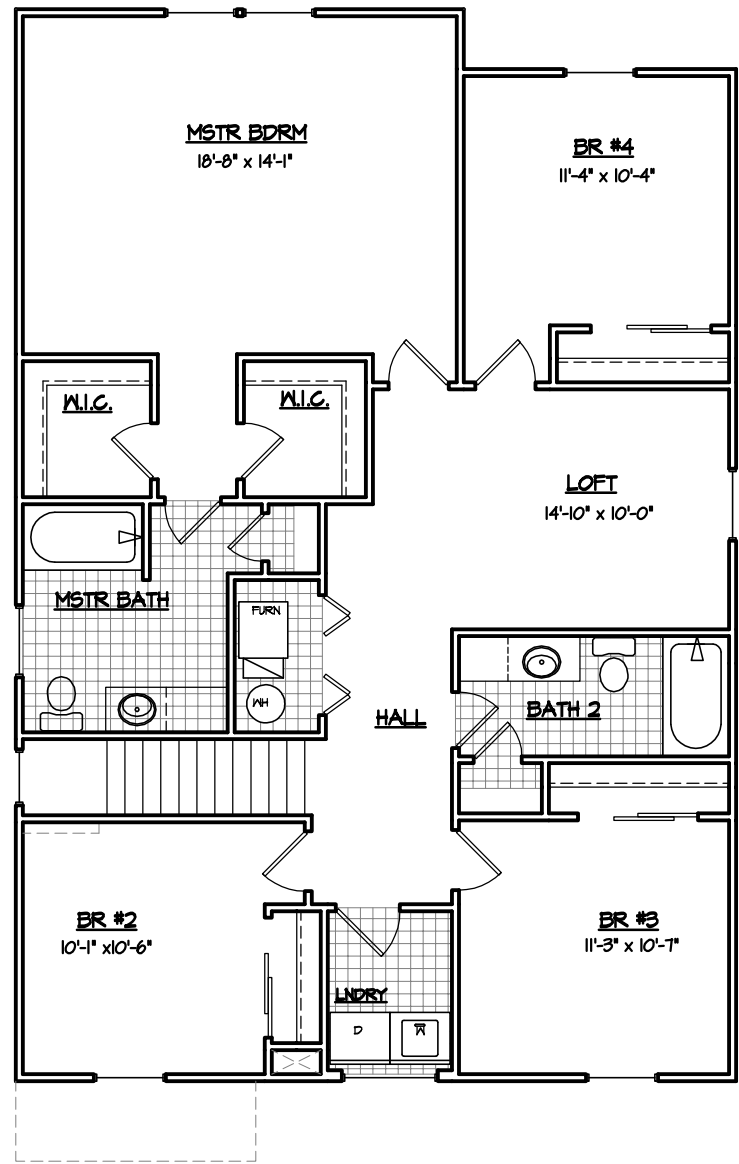

THE TAYLOR - 2065RL

FIRST FLOOR PLAN

SECOND FLOOR PLAN

Home Features

- 2065 Square Feet
- 4 - Bedrooms w/ Loft
- 2 1/2 - Baths
- 2 - Cars Garage

www.davisbuildinggroup.com

Artist renderings and floorplans are subject to field verifications and all dimensions are approximate. See your community sales manager for details.
© 2014, davisbuildinggroup, L.L.C.