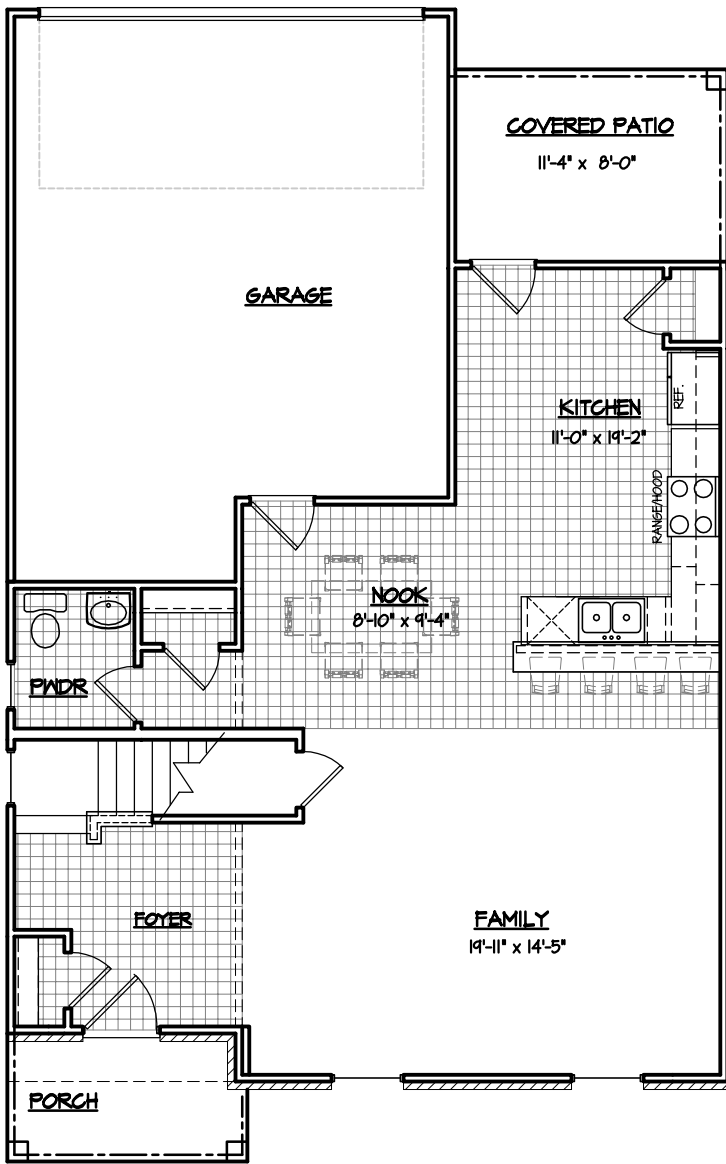

THE TAYLOR - 2065RL

FIRST FLOOR PLAN

SECOND FLOOR PLAN

Home Features

- 2065 Square Feet
- 4 - Bedrooms w/ Loft
- 2 1/2 - Baths
- 2 - Cars Garage

www.davisbuildinggroup.com

Artist renderings and floorplans are subject to field verifications and all dimensions are approximate. See your community sales manager for details.
© 2014, davisbuildinggroup, L.L.C.