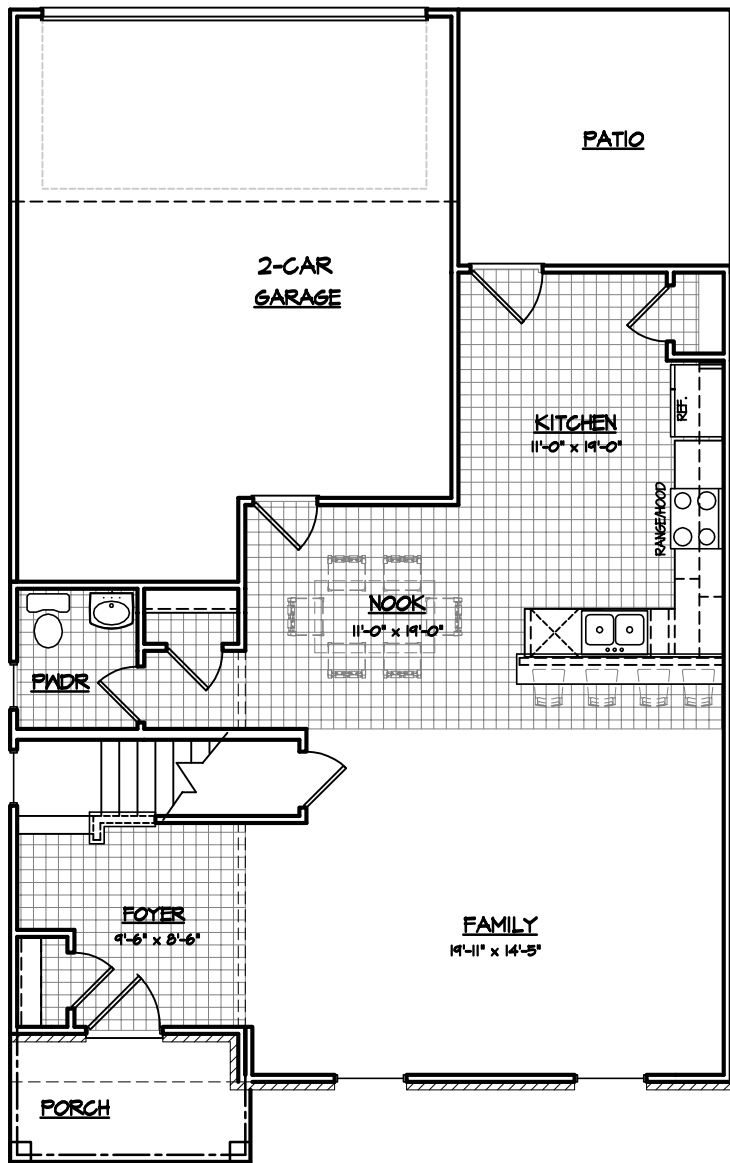

# THE JACKSON - 1822RL

FIRST FLOOR PLAN

SECOND FLOOR PLAN

## Home Features

- 1822 Square Feet
- 3 - Bedrooms w/ Loft
- 2 1/2 - Baths
- 2 - Cars Garage

[www.davisbuildinggroup.com](http://www.davisbuildinggroup.com)

Artist renderings and floorplans are subject to field verifications and all dimensions are approximate. See your community sales manager for details.