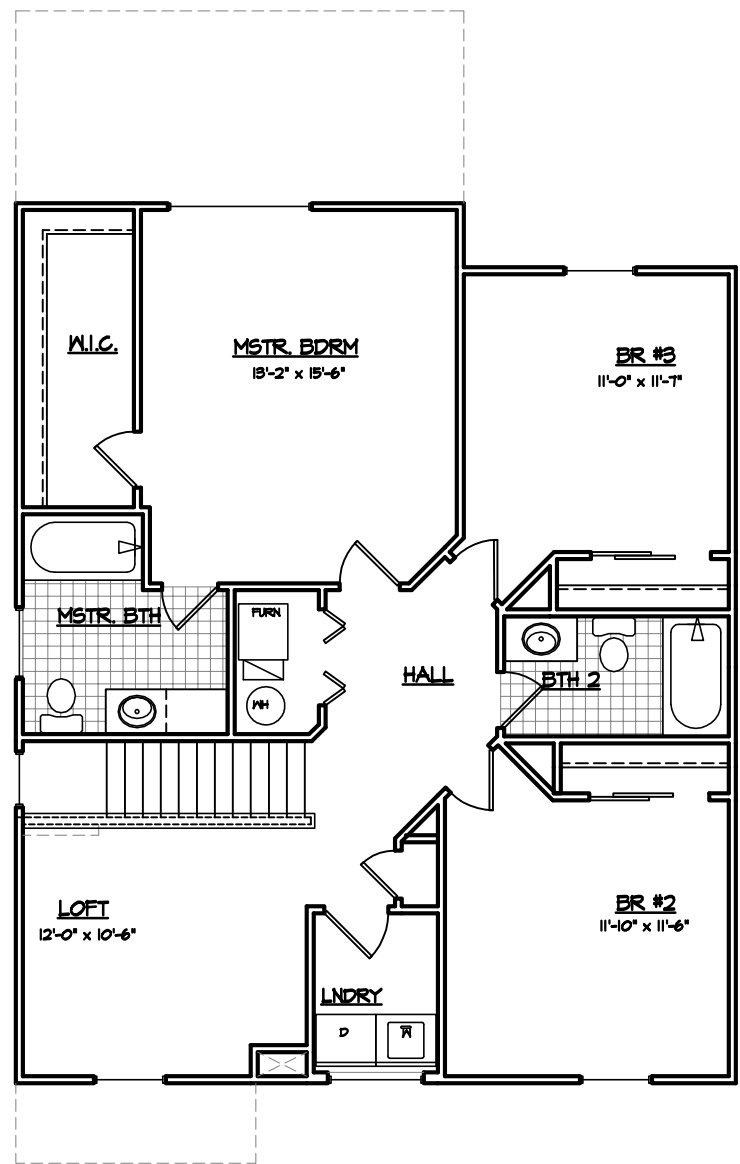

# THE JACKSON - 1822RL

FIRST FLOOR PLAN

SECOND FLOOR PLAN

## Home Features

- 1822 Square Feet
- 3 - Bedrooms w/ Loft
- 2 1/2 - Baths
- 2 - Cars Garage

[www.davisbuildinggroup.com](http://www.davisbuildinggroup.com)

Artist renderings and floorplans are subject to field verifications and all dimensions are approximate. See your community sales manager for details.